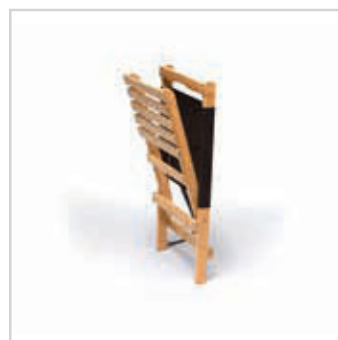

recline, relax and
enjoy the sunshine.

Wave Beach Chair (POWBC)

2-pcs foldable/packable - Bamboo (FSC certified) alfresco beach chair with black cotton canvas backrest

Lightweight and easy to take away and assemble

Detachable black shoulder strap (drop height 41cm)

Moulded handle

Colour: black

Dimensions: Assembled 40.5 cm W x 57cm H x 65 cm D,

Folded: 75cm W x 8.5cm H x 40.5cm D

Decoration area: Chair slat: 60mm W x 20mm H, Backrest: 150mm W 150mm H