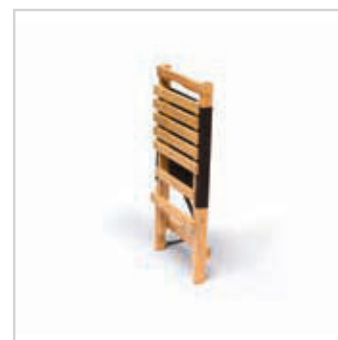

recline, relax and
enjoy the sunshine.

Wave Beach Chair (POWBC)

2-pcs foldable/packable - Bamboo (FSC certified) alfresco beach chair with black cotton canvas backrest

Lightweight and easy to take away and assemble

Detachable black shoulder strap (drop height 41cm)

Moulded handle

Colour: black

Dimensions: Assembled 40.5 cm W x 57cm H x 65 cm D,

Folded: 75cm W x 8.5cm H x 40.5cm D

Decoration area: Chair slat: 60mm W x 20mm H, Backrest: 150mm W 150mm H